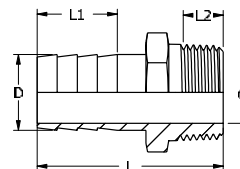

OT 1440
Hose nipples

DN	Dim.	L	L1	L2 ISO 7/1	D	d	NW	Design pressure Mpa	Weight kg/pce	Article code EN 1.4404
6	1/8"	36	17.5	10.0	6.5	3.5	14	10.0	0.02	11-0144-01
8	1/4"	40	20.0	11.0	8.5	4.5	14	10.0	0.02	11-0144-02
10	3/8"	42	20.0	12.5	11.0	7.0	19	10.0	0.04	11-0144-03
15	1/2"	48	25.0	15.0	14.0	10.0	22	10.0	0.06	11-0144-04
20	3/4"	56	25.0	16.5	21.0	16.0	30	10.0	0.10	11-0144-05
25	1"	65	35.0	19.0	26.5	21.5	36	10.0	0.16	11-0144-06
32	1 1/4"	75	40.0	23.5	33.0	25.0	46	6.4	0.35	11-0144-07
40	1 1/2"	78	40.0	21.5	41.0	32.0	50	6.4	0.43	11-0144-08
50	2"	96	40.0	25.8	51.0	42.0	65	6.4	0.78	11-0144-09